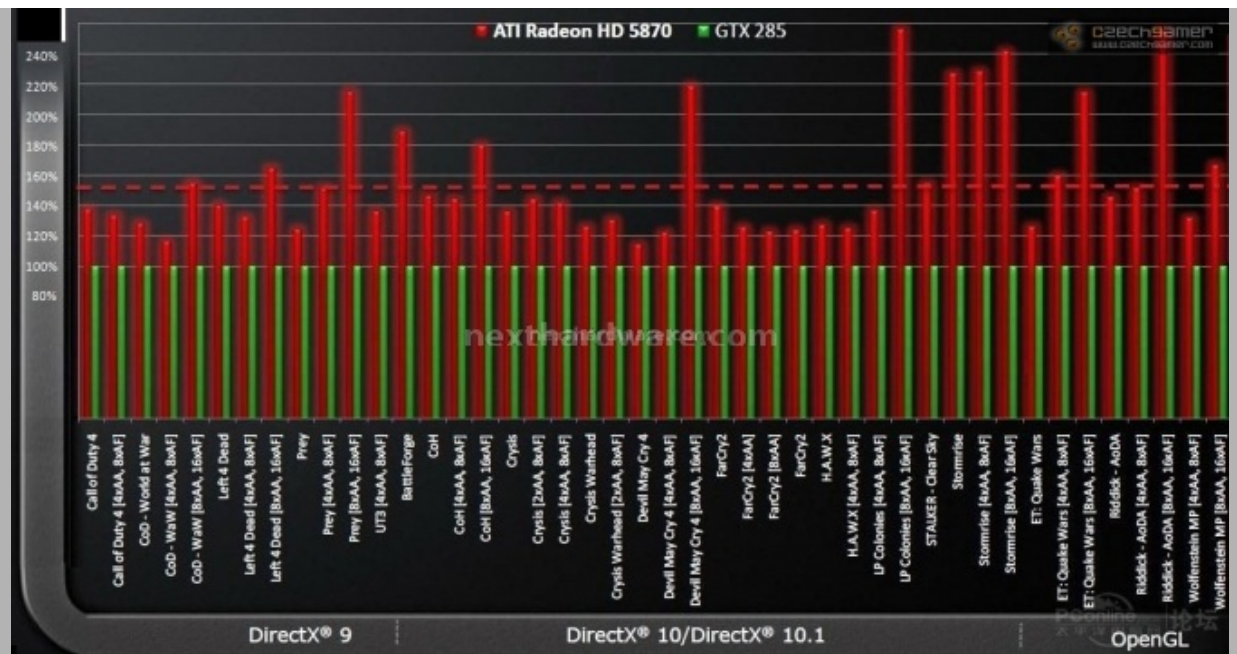

3DMark® Vantage: Product Positioning

Here's an overview of the new ATI Radeon™ HD 5870 3DMark® Vantage performance, compared to the relevant competitors. 3DMark® Vantage provides a convenient method for general product positioning, and the three "presets" shown all tell the same story - AMD wins!