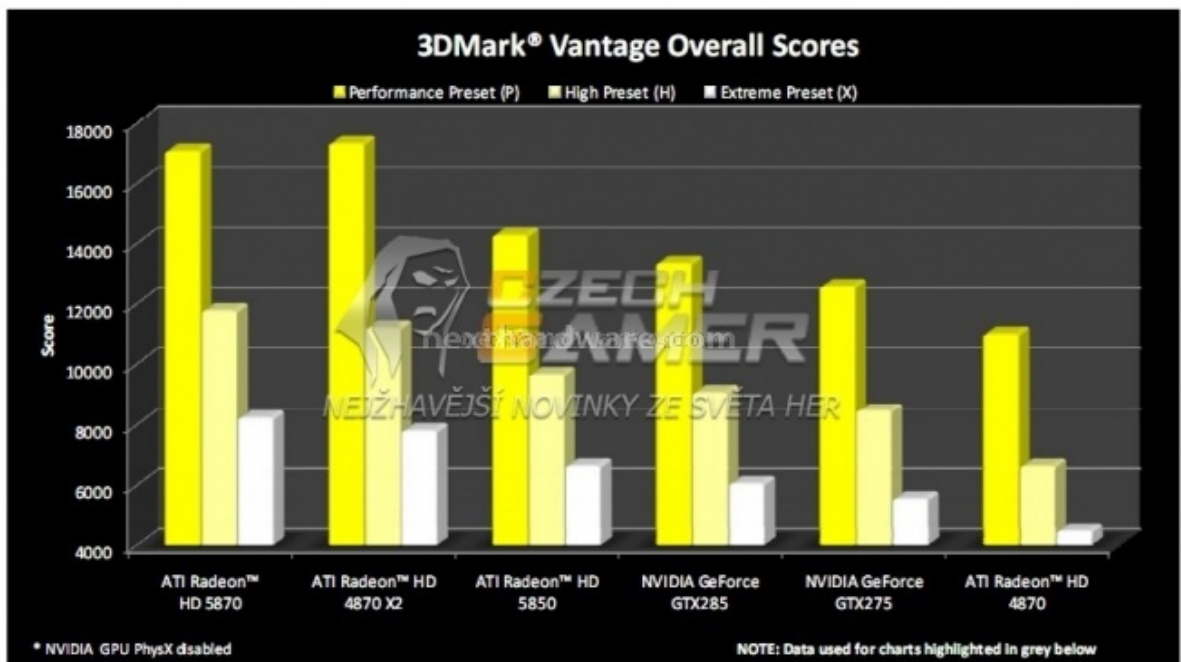

3DMark® Vantage: Product Positioning

Here's an overview of the new ATI Radeon™ HD 5870 3DMark® Vantage performance, compared to the relevant competitors. 3DMark® Vantage provides a convenient method for general product positioning, and the three "presets" shown all tell the same story - AMD wins!